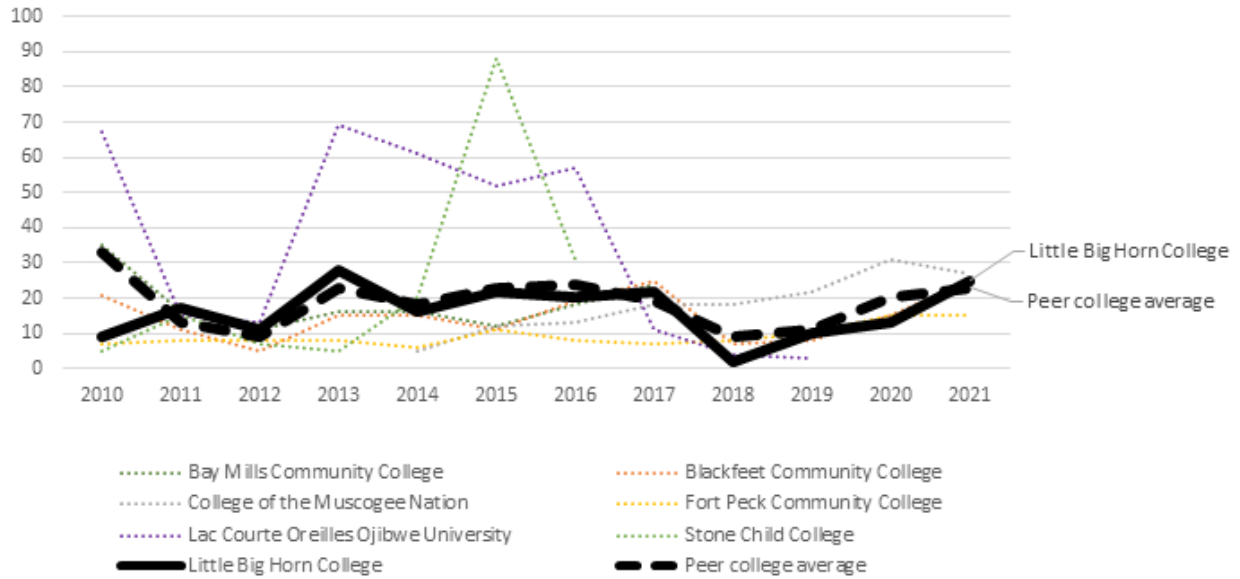

Graduation rate (%) for first time full-time students - within 150% of normal time

	2010	2011	2012	2013	2014	2015	2016	2017	2018	2019	2020	2021
Little Big Horn College	9%	17%	11%	28%	16%	22%	20%	22%	2%	10%	13%	25%
Bay Mills Community College	35%	16%	11%	16%	16%	12%	18%	24%	-	-	-	-
Blackfeet Community College	21%	11%	5%	15%	15%	11%	19%	25%	7%	8%	15%	25%
College of the Muscogee Nation	-	-	-	-	5%	12%	13%	18%	18%	22%	31%	27%
Fort Peck Community College	7%	8%	8%	8%	6%	11%	8%	7%	8%	10%	15%	15%
Lac Courte Oreilles Ojibwe University	67%	15%	13%	69%	61%	52%	57%	11%	4%	3%	-	-
Stone Child College	5%	15%	7%	5%	20%	88%	31%	-	-	-	-	-
Peer college average	33%	13%	9%	23%	18%	23%	24%	19%	9%	11%	20%	23%