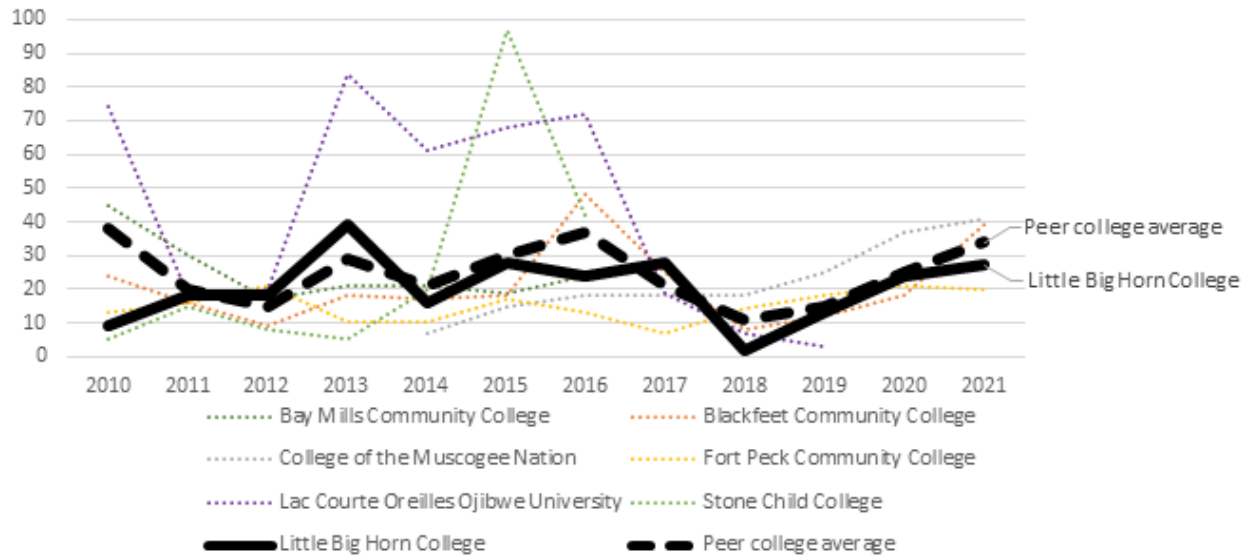

Graduation rate (%) for first time full-time students - within 200% of normal time

	2010	2011	2012	2013	2014	2015	2016	2017	2018	2019	2020	2021
Little Big Horn College	9%	18%	18%	39%	16%	28%	24%	28%	2%	13%	24%	27%
Bay Mills Community College	45%	30%	17%	21%	21%	19%	24%	27%	-	-	-	-
Blackfeet Community College	24%	16%	9%	18%	17%	18%	48%	25%	8%	12%	18%	39%
College of the Muscogee Nation	-	-	-	-	7%	15%	18%	18%	18%	25%	37%	41%
Fort Peck Community College	13%	16%	21%	10%	10%	17%	13%	7%	14%	18%	21%	20%
Lac Courte Oreilles Ojibwe University	74%	18%	20%	84%	61%	68%	72%	19%	7%	3%	-	-
Stone Child College	5%	15%	8%	5%	20%	97%	42%	-	-	-	-	-
Peer college average	38%	20%	15%	29%	21%	30%	37%	21%	11%	15%	25%	34%