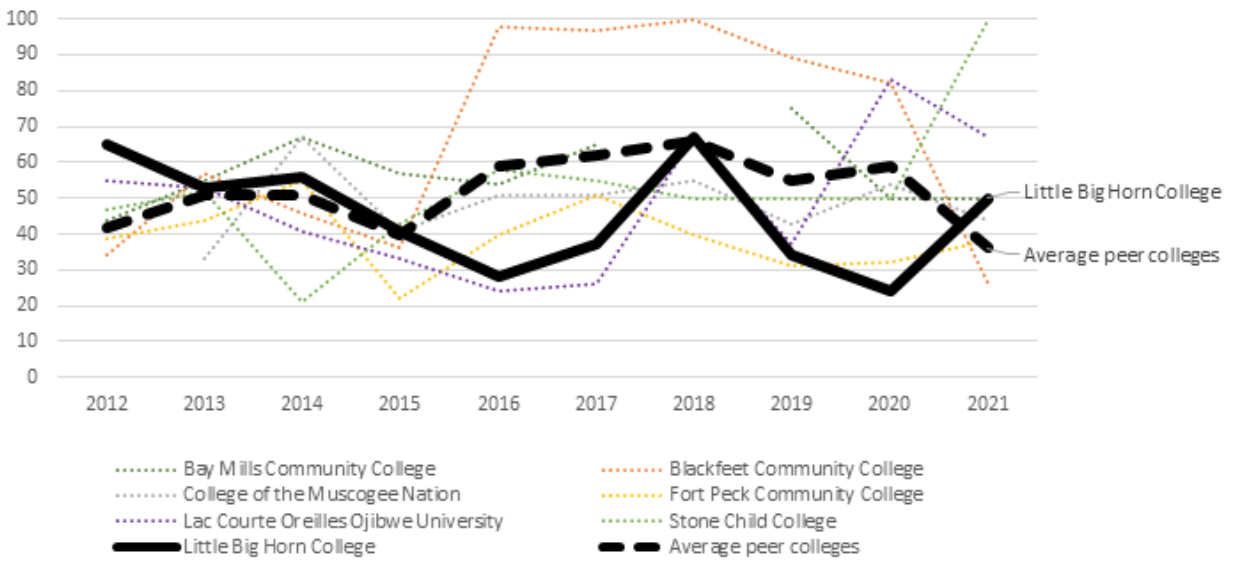

Fall-to-fall retention rates for first time full-time students (%)

	2012	2013	2014	2015	2016	2017	2018	2019	2020	2021
Little Big Horn College	65%	53%	56%	41%	28%	37%	67%	34%	24%	50%
Bay Mills Community College	44%	55%	67%	57%	54%	65%	-	75%	50%	50%
Blackfeet Community College	34%	57%	46%	36%	98%	97%	100%	89%	82%	26%
College of the Muscogee Nation	-	33%	67%	41%	51%	51%	55%	43%	54%	44%
Fort Peck Community College	39%	44%	55%	22%	40%	51%	40%	31%	32%	38%
Lac Courte Oreilles Ojibwe University	55%	53%	41%	33%	24%	26%	67%	37%	83%	67%
Stone Child College	47%	52%	21%	43%	58%	55%	50%	50%	50%	100%
Average peer colleges	42%	51%	51%	40%	59%	62%	66%	55%	59%	36%